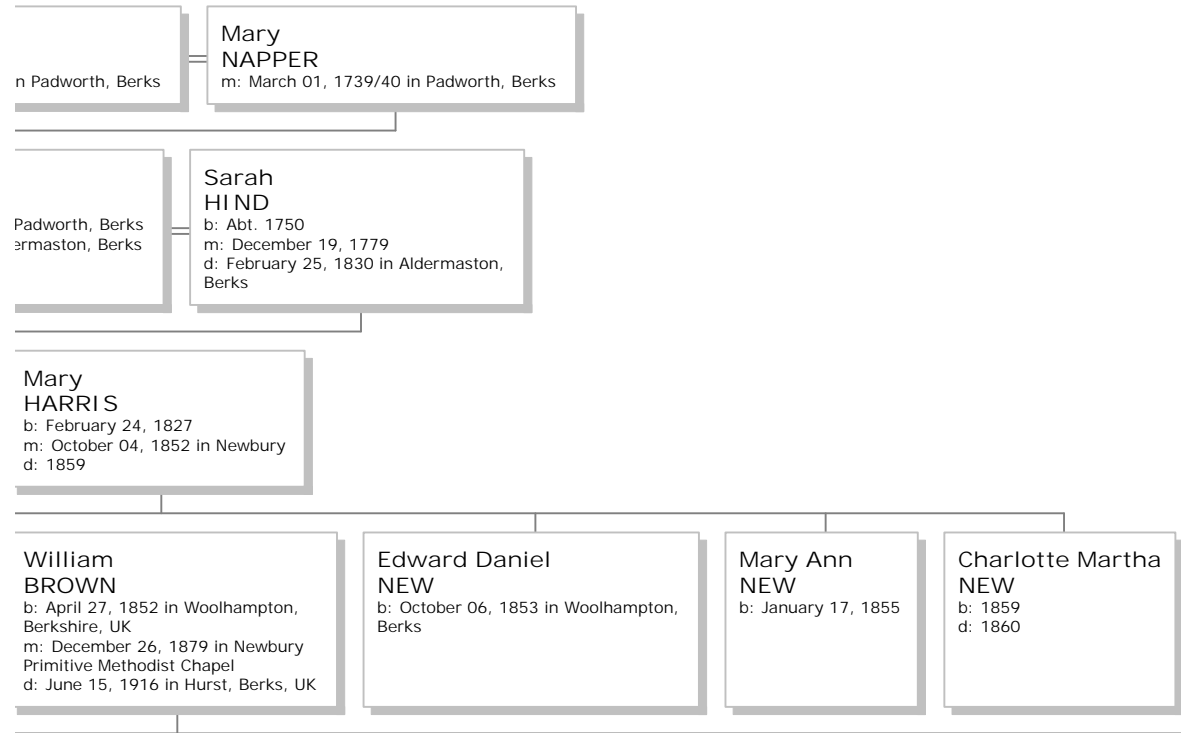

updated: June 3, 2004

Children

Grandchildren

Great-Grandchildren

2nd Great-Grandchildren

Walwin
2004

Descendants of

Daniel
NEW
d: September 19, 1745 in Padw

Edward
NEW
b: March 22, 1740/41 in Padwo
d: March 13, 1796 in Aldermast

Mary
BROWN
d: 1851

Daniel
NEW
b: 1789 in Aldermaston, Berks
d: 1865

Mar
HAF
b: Fe
m: O
d: 18

Sarah Jane
NEW
b: June 02, 1858 in Woolhampton
Berkshire, UK
d: Abt. 1950

Wil
BRO
b: Ap
Berks
m: D
Primi
d: Ju

Winifred Charlotte
BROWN

Frederick Carl
BROWN

Family of Daniel New

Wyndham Waltheof
1080-1100

Wilhelmine (Ruby)
1080-1100

Winston Edward
1080-1100

2nd Great-Grandchildren

Walwin
BROWN
b: 1880 in Woodhampton, Berks

3rd Great-Grandchildren

Bobby
BROWN

Mary
BROWN

Freida Edi
PARCHMA
b: February 06

4th Great-Grandchildren

Keith Evan
BEVERIDGE
b: October 22, 1940
d: October 05, 1957 in age 16