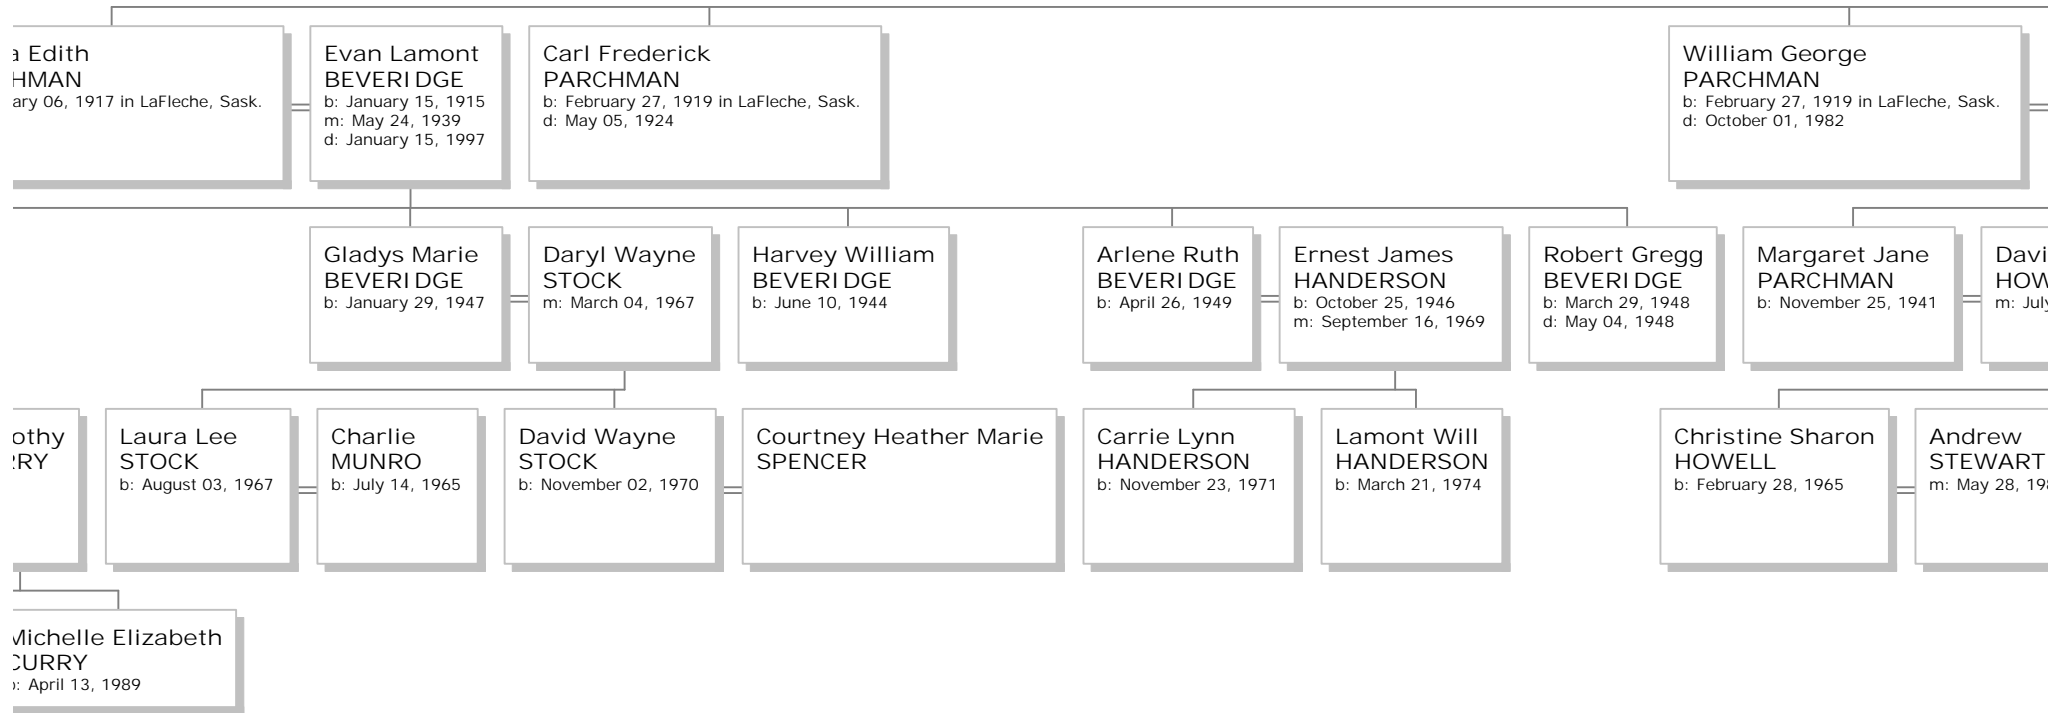

Walwin
BROWN
b: 1880 in Woodhampton, Berks

3rd Great-Grandchildren

Bobby
BROWN

Mary
BROWN

Freida Edi
PARCHMA
b: February 06

4th Great-Grandchildren

Keith Evan
BEVERIDGE
b: October 22, 1940
d: October 05, 1957 in age 16

Norma Joyce
BEVERIDGE
b: November 11, 1942

William Eli
BAKER
m: July 01, 1962

5th Great-Grandchildren

Douglas John
BAKER
b: January 04, 1965

Keith Aaran
BAKER
b: June 16, 1967

Emily Lorainne
BAKER
b: November 10, 1962

Timothy
CURRY

6th Great-Grandchildren

Nicole
BAKER

Danielle
BAKER

David Michael
CURRY
b: October 09, 1983

Daniel Phillip
CURRY
b: April 22, 1986

Mich
CURRY
b: April

Winifred Charlotte
BROWN
b: June 10, 1882 in Wands Cross Farm
Woolhampton, Berkshire, UK
d: May 11, 1963 in Lafleche?