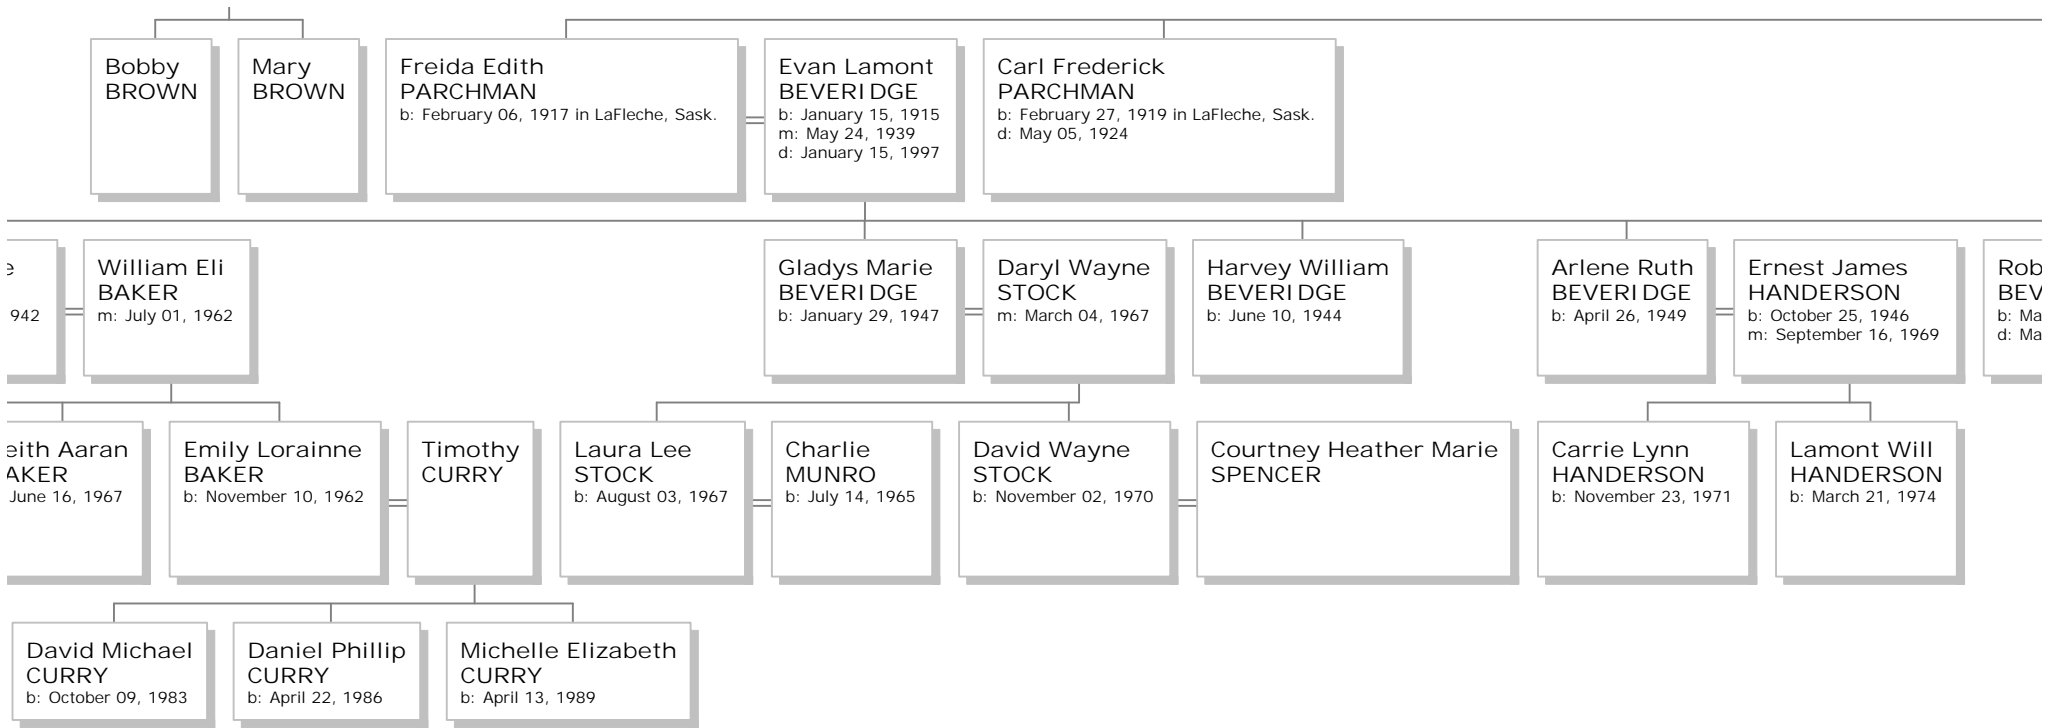

of William Brown

William
BROWN
b: 1803 in Brimpton, Berks, UK
d: November 02, 1879 in Woolhampton,
Berkshire, UK

Sarah Jane
NEW
b: June 02, 1858 in Woolhampton
Berkshire, UK
m: December 26, 1879 in Newbury
Primitive Methodist Chapel
d: Abt. 1950

Edith Helen
COX

b: November 11, 1891 in Beech Hill, Berks
m: December 26, 1911
d: October 07, 1967 in at sea

Wyndham Waltheof
BROWN

b: February 19, 1891 in Hurst, Berks
d: April 04, 1966

Wilhelmine (Ruby)
BROWN

b: May 28, 1892

Winston Edward
BROWN

b: October 07, 1902 in Hurst, Berks
d: August 04, 1994 in Canada

Great-Grandchildren

2nd Great-Grandchildren

3rd Great-Grandchildren

4th Great-Grandchildren

rd
in London, United
1944
in

Elizabeth Florence
BROWN
b: June 02, 1913

Molly Eileen
BROWN
b: January 18, 1915

Muriel Kathleen
BROWN
b: October 04, 1920

Allen Earnest
BROWN
b: August 28, 1927

51
in Ontario, Canada

Dennis Phillip
WILLIAMS
b: March 28, 1952 in Kemptville, ON