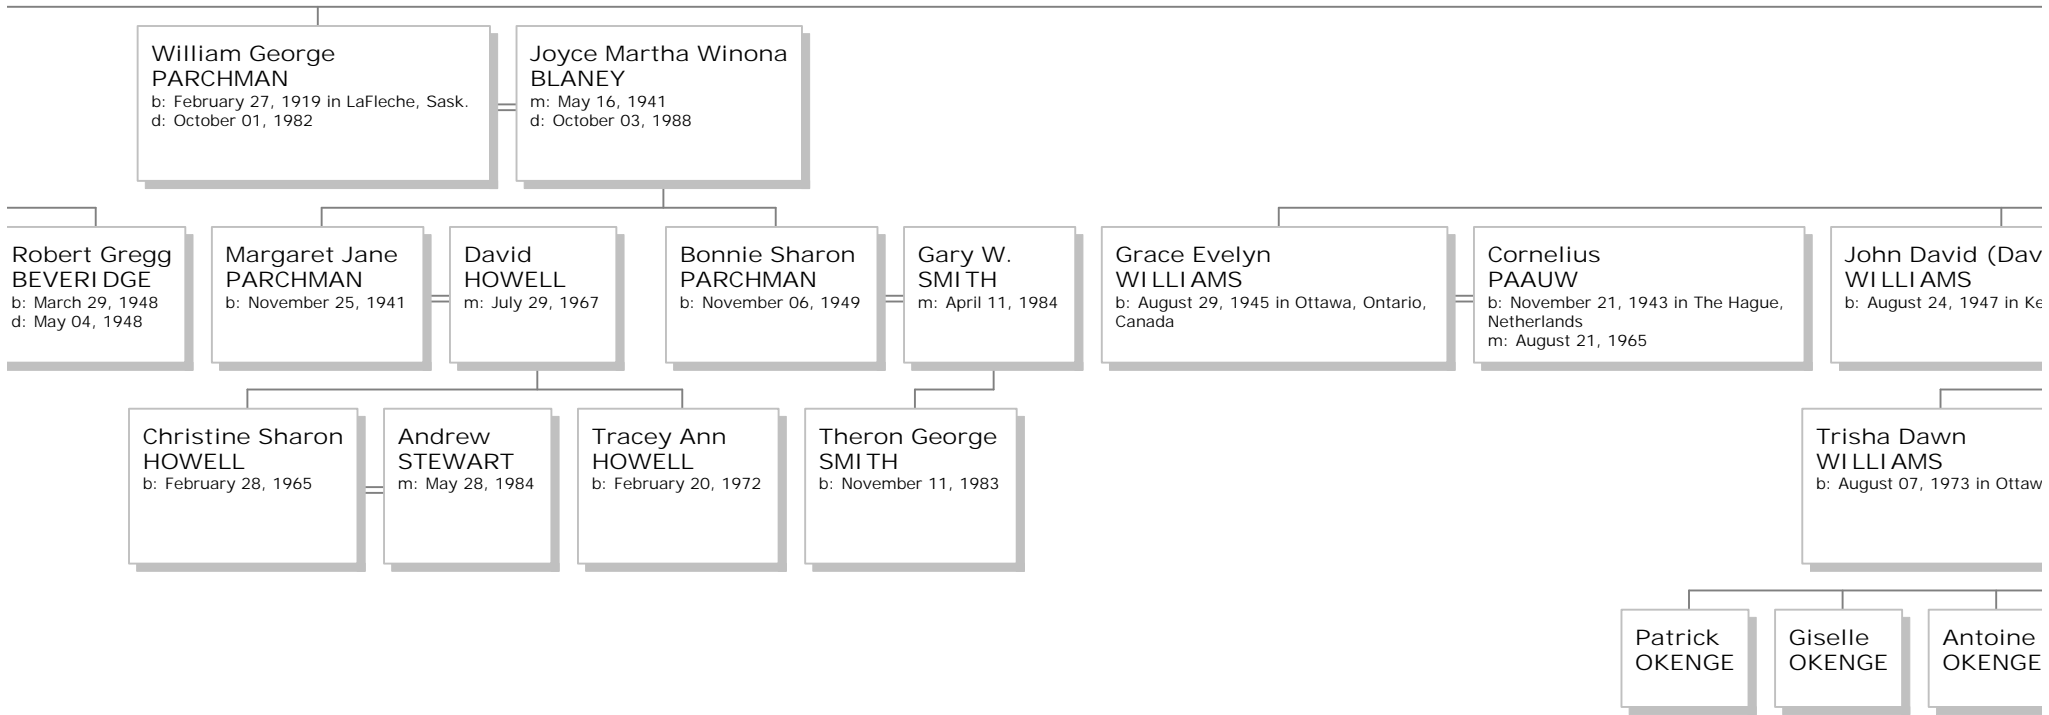

of William Brown

William
BROWN
b: 1803 in Brimpton, Berks, UK
d: November 02, 1879 in Woolhampton,
Berkshire, UK

Sarah Jane
NEW
b: June 02, 1858 in Woolhampton
Berkshire, UK
m: December 26, 1879 in Newbury
Primitive Methodist Chapel
d: Abt. 1950

Edith Helen
COX

b: November 11, 1891 in Beech Hill, Berks
m: December 26, 1911
d: October 07, 1967 in at sea

Wyndham Waltheof
BROWN

b: February 19, 1891 in Hurst, Berks
d: April 04, 1966

Wilhelmine (Ruby)
BROWN

b: May 28, 1892

Winston Edward
BROWN

b: October 07, 1902 in Hurst, Berks
d: August 04, 1994 in Canada

Great-Grandchildren

2nd Great-Grandchildren

3rd Great-Grandchildren

4th Great-Grandchildren

rd
in London, United
1944
in

Elizabeth Florence
BROWN
b: June 02, 1913

Molly Eileen
BROWN
b: January 18, 1915

Muriel Kathleen
BROWN
b: October 04, 1920

Allen Earnest
BROWN
b: August 28, 1927

51
in Ontario, Canada

Dennis Phillip
WILLIAMS
b: March 28, 1952 in Kemptville, ON