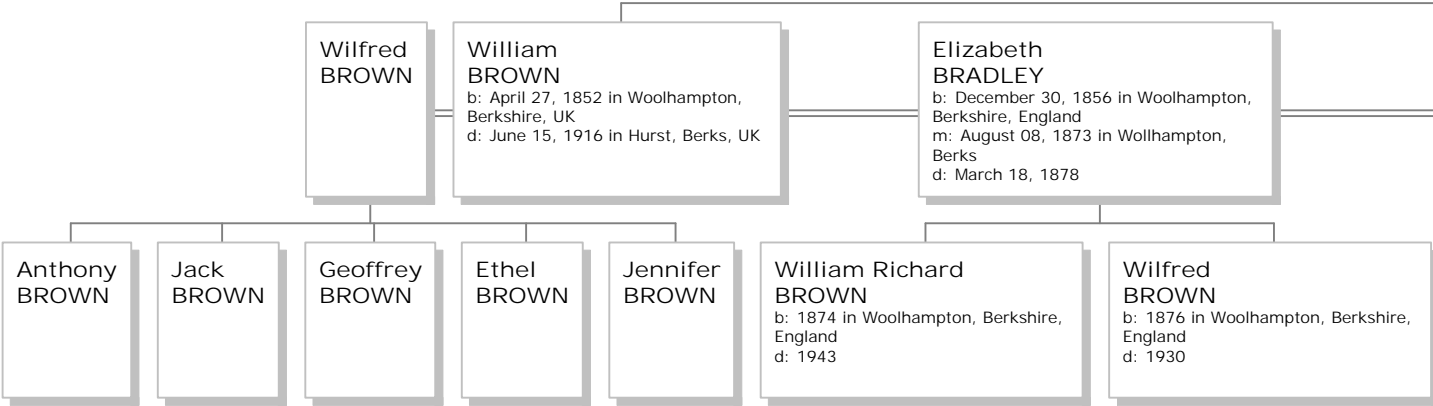

updated: June 3, 2004

Children

Grandchildren

Descendants of 1

Wil
BRO
b: 18
d: Nc
Berks

Winifred Charlotte
BROWN
b: June 10, 1882 in Wands Cross Farm
Woolhampton, Berkshire, UK
d: May 11, 1963 in Lafleche?

of William Brown

William
BROWN
b: 1803 in Brimpton, Berks, UK
d: November 02, 1879 in Woolhampton,
Berkshire, UK

Sarah Jane
NEW
b: June 02, 1858 in Woolhampton
Berkshire, UK
m: December 26, 1879 in Newbury
Primitive Methodist Chapel
d: Abt. 1950

Edith Helen
COX

b: November 11, 1891 in Beech Hill, Berks
m: December 26, 1911
d: October 07, 1967 in at sea

Wyndham Waltheof
BROWN

b: February 19, 1891 in Hurst, Berks
d: April 04, 1966

Wilhelmine (Ruby)
BROWN