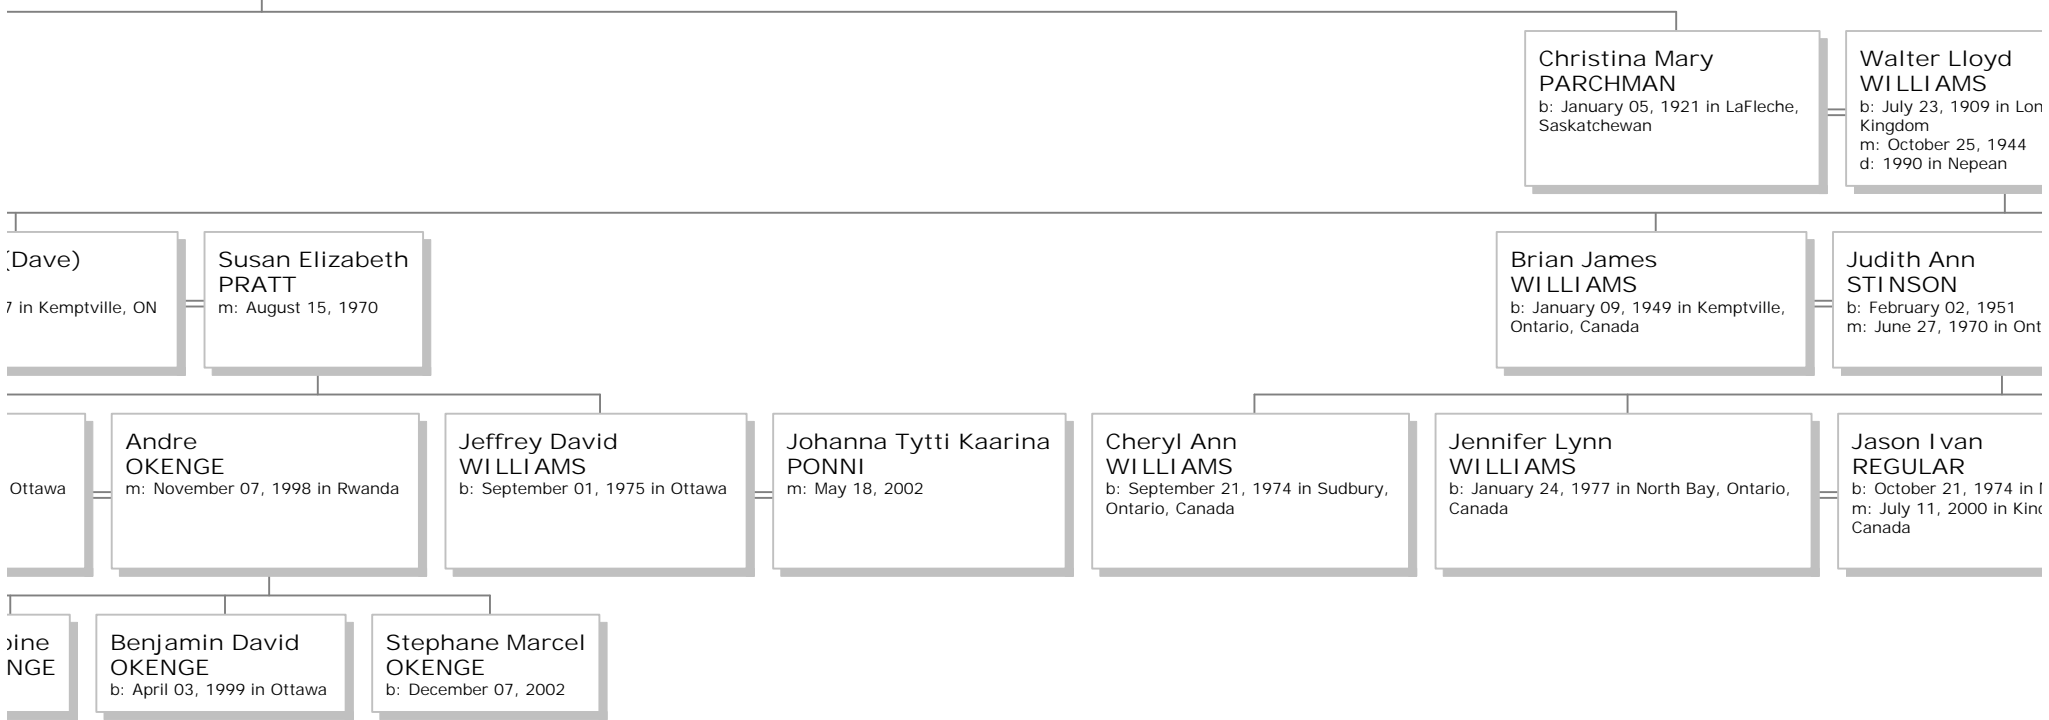

of William Brown

William
BROWN
b: 1803 in Brimpton, Berks, UK
d: November 02, 1879 in Woolhampton,
Berkshire, UK

Sarah Jane
NEW
b: June 02, 1858 in Woolhampton
Berkshire, UK
m: December 26, 1879 in Newbury
Primitive Methodist Chapel
d: Abt. 1950

Edith Helen
COX

b: November 11, 1891 in Beech Hill, Berks
m: December 26, 1911
d: October 07, 1967 in at sea

Wyndham Waltheof
BROWN

b: February 19, 1891 in Hurst, Berks
d: April 04, 1966

Wilhelmine (Ruby)
BROWN

b: May 28, 1892

Winston Edward
BROWN

b: October 07, 1902 in Hurst, Berks
d: August 04, 1994 in Canada

Great-Grandchildren

2nd Great-Grandchildren

3rd Great-Grandchildren

4th Great-Grandchildren

rd
in London, United
1944
in

Elizabeth Florence
BROWN
b: June 02, 1913

Molly Eileen
BROWN
b: January 18, 1915

Muriel Kathleen
BROWN
b: October 04, 1920

Allen Earnest
BROWN
b: August 28, 1927

51
in Ontario, Canada

Dennis Phillip
WILLIAMS
b: March 28, 1952 in Kemptville, ON