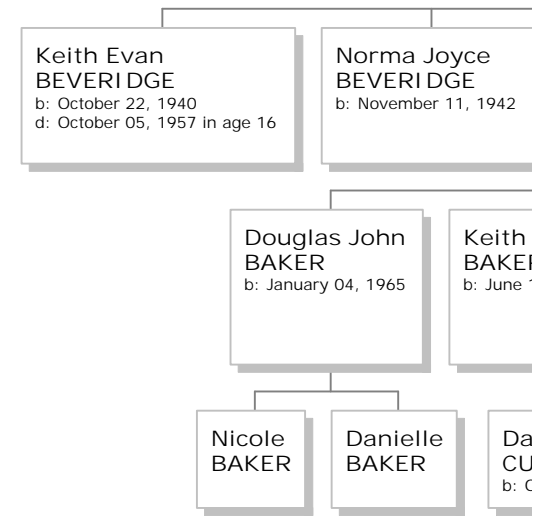

of William Brown

William
BROWN
b: 1803 in Brimpton, Berks, UK
d: November 02, 1879 in Woolhampton,
Berkshire, UK

Sarah Jane
NEW
b: June 02, 1858 in Woolhampton
Berkshire, UK
m: December 26, 1879 in Newbury
Primitive Methodist Chapel
d: Abt. 1950

Edith Helen
COX

b: November 11, 1891 in Beech Hill, Berks
m: December 26, 1911
d: October 07, 1967 in at sea

Wyndham Waltheof
BROWN

b: February 19, 1891 in Hurst, Berks
d: April 04, 1966

Wilhelmine (Ruby)
BROWN

b: May 28, 1892

Winston Edward
BROWN

b: October 07, 1902 in Hurst, Berks
d: August 04, 1994 in Canada

Great-Grandchildren

2nd Great-Grandchildren

3rd Great-Grandchildren

4th Great-Grandchildren

rd
in London, United
1944
in

Elizabeth Florence
BROWN
b: June 02, 1913

Molly Eileen
BROWN
b: January 18, 1915

Muriel Kathleen
BROWN
b: October 04, 1920

Allen Earnest
BROWN
b: August 28, 1927

51
in Ontario, Canada

Dennis Phillip
WILLIAMS
b: March 28, 1952 in Kemptville, ON