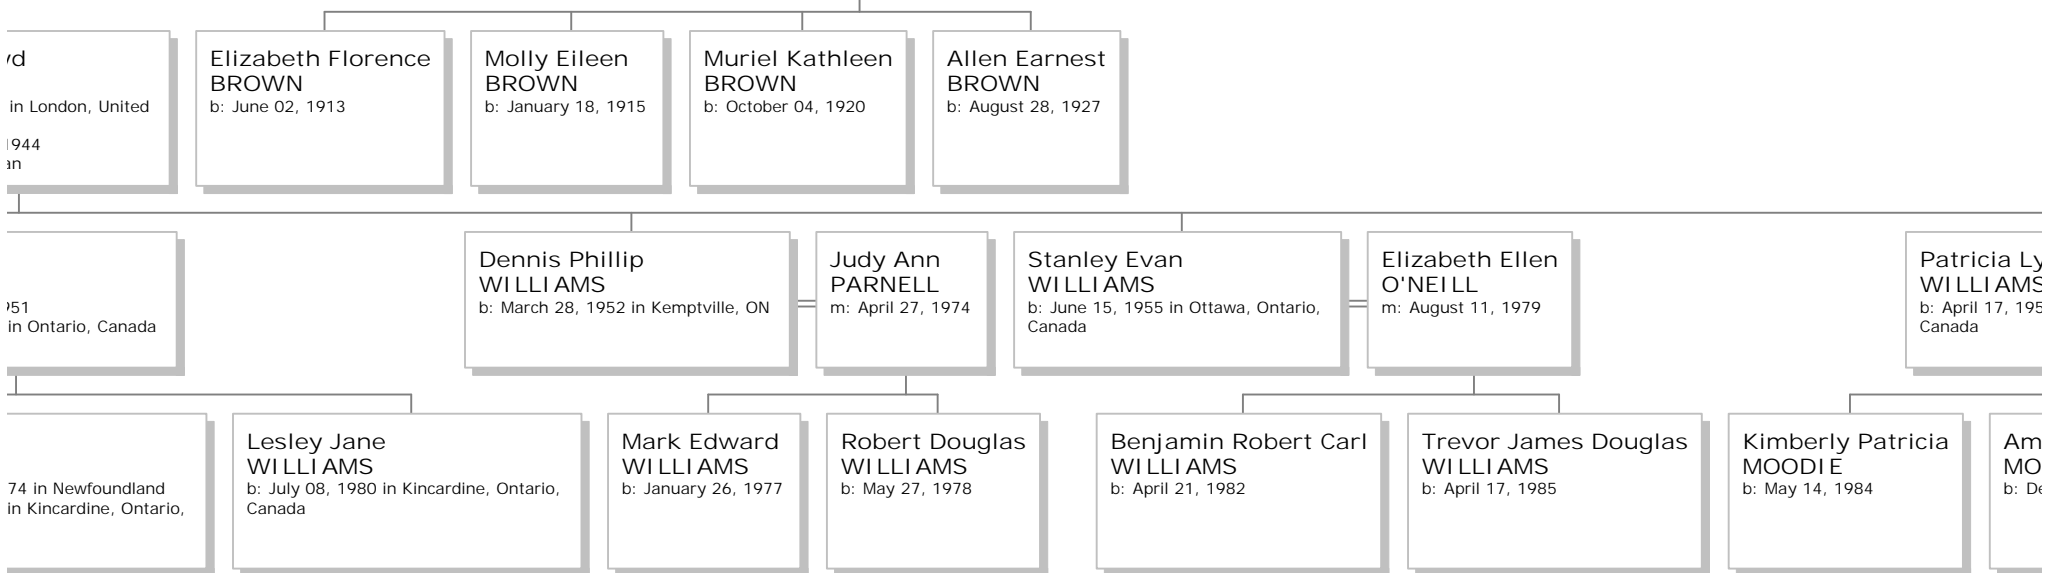

of William Brown

William
BROWN
b: 1803 in Brimpton, Berks, UK
d: November 02, 1879 in Woolhampton,
Berkshire, UK

Sarah Jane
NEW
b: June 02, 1858 in Woolhampton
Berkshire, UK
m: December 26, 1879 in Newbury
Primitive Methodist Chapel
d: Abt. 1950

Edith Helen
COX

b: November 11, 1891 in Beech Hill, Berks
m: December 26, 1911
d: October 07, 1967 in at sea

Wyndham Waltheof
BROWN

b: February 19, 1891 in Hurst, Berks
d: April 04, 1966

Wilhelmine (Ruby)
BROWN

b: May 28, 1892

Winston Edward
BROWN

b: October 07, 1902 in Hurst, Berks
d: August 04, 1994 in Canada

Great-Grandchildren

2nd Great-Grandchildren

3rd Great-Grandchildren

4th Great-Grandchildren

rd
in London, United
1944
in

Elizabeth Florence
BROWN
b: June 02, 1913

Molly Eileen
BROWN
b: January 18, 1915

Muriel Kathleen
BROWN
b: October 04, 1920

Allen Earnest
BROWN
b: August 28, 1927

51
in Ontario, Canada

Dennis Phillip
WILLIAMS
b: March 28, 1952 in Kemptville, ON