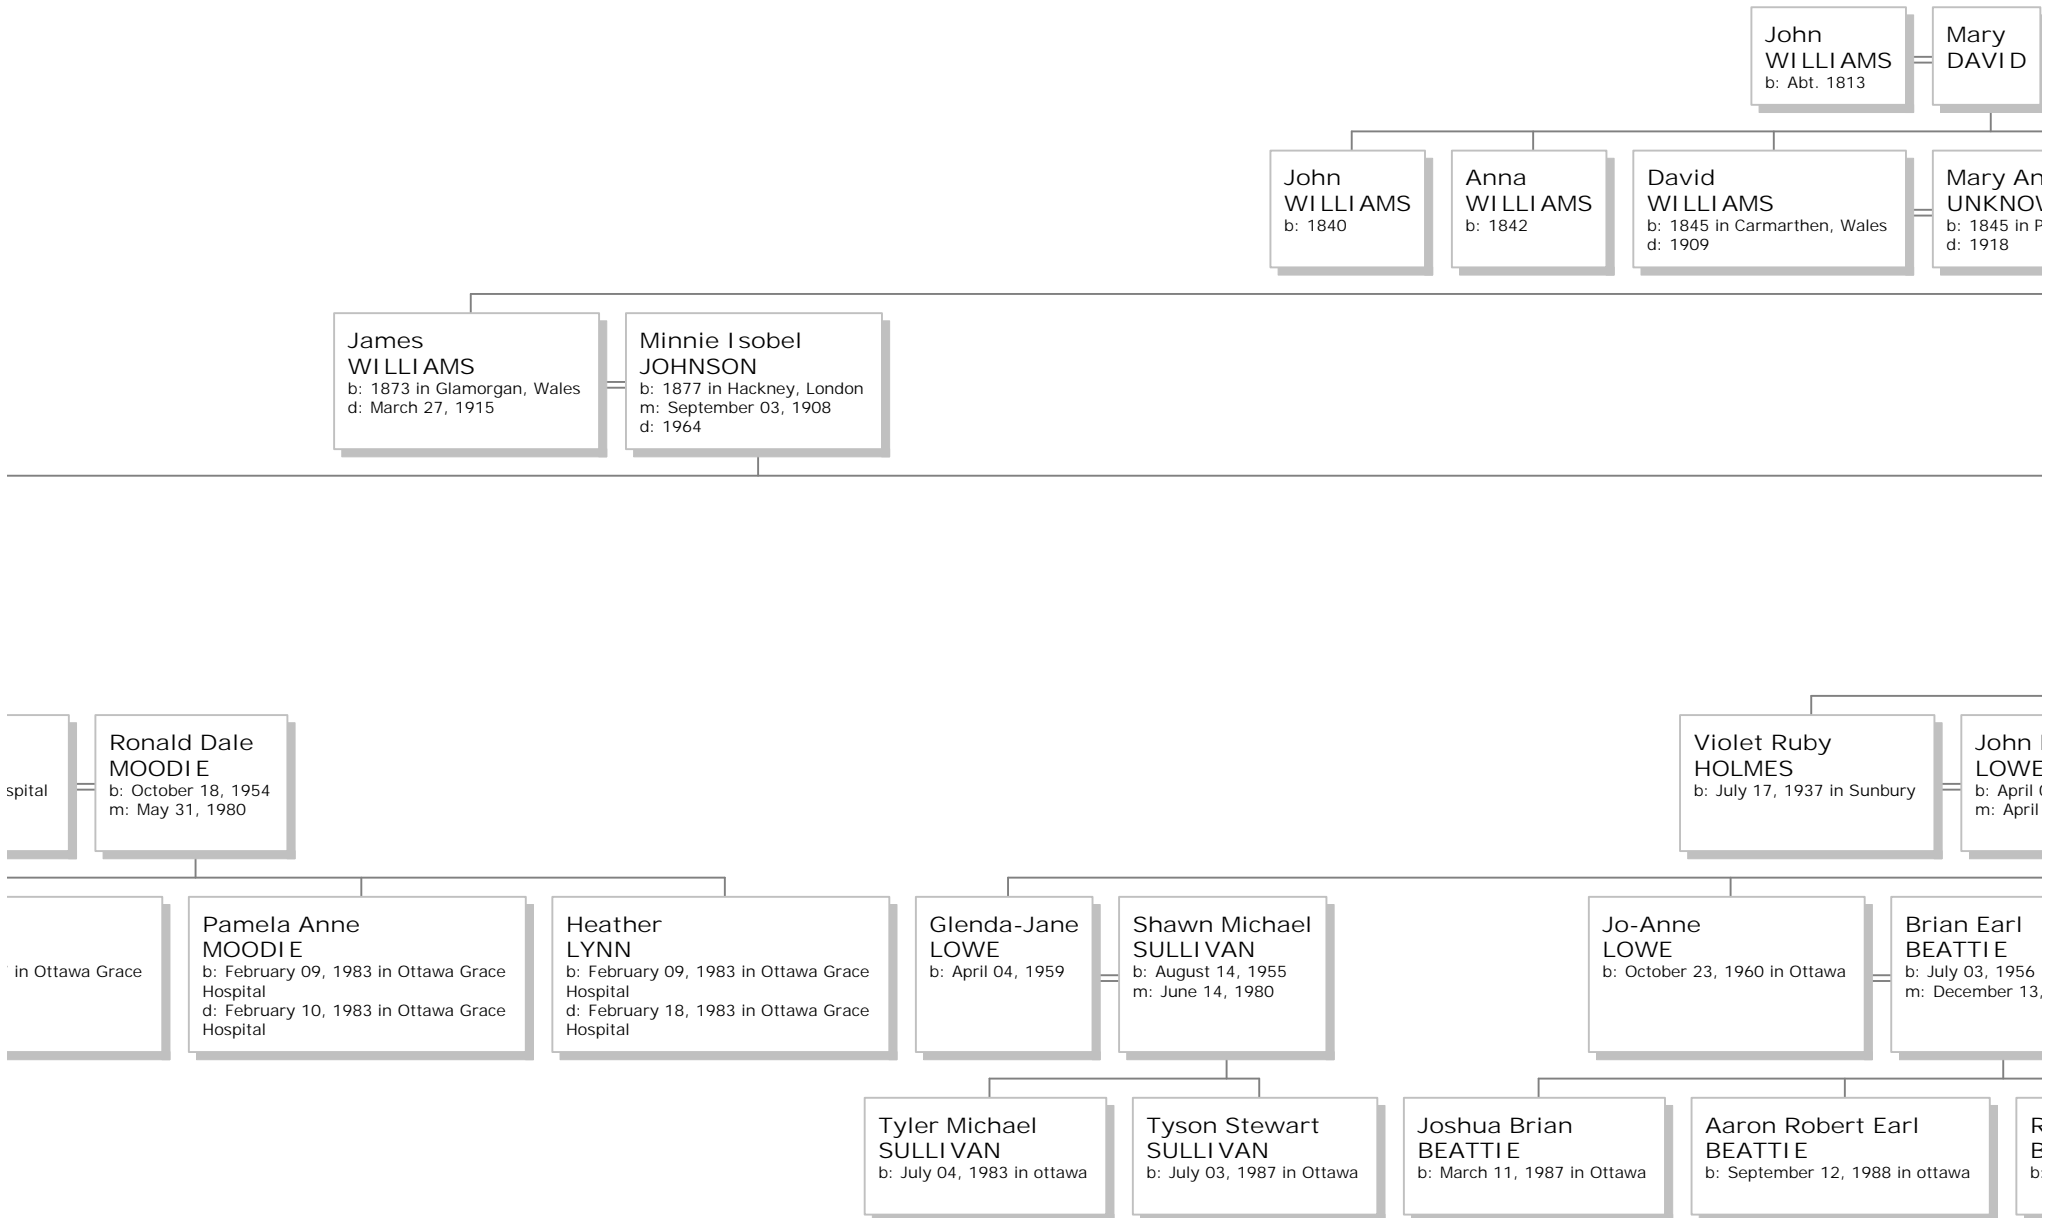

Descendants of